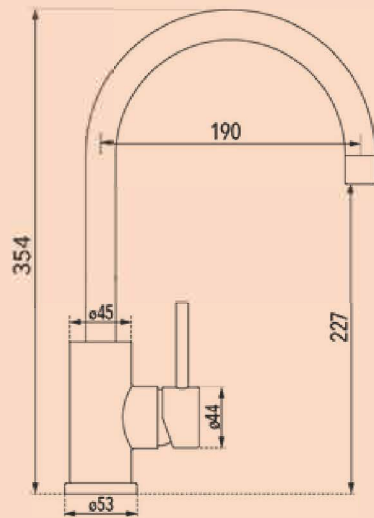

Kitchen Mixer Tap Collection*

**Black & Chrome
Gooseneck**

**PVD Matte Black &
Stainless steel
Gooseneck**

**Chrome
Pull-out**

**PVD Matte Black &
Stainless steel
Pull-out**

Material	DZR Brass	304 Grade Stainless steel	DZR Brass	304 Grade Stainless steel
Colour Options	Painted Black, Chrome Finish	Brushed Stainless steel, PVD Matte Black	Chrome Finish	Brushed Stainless steel PVD Matte Black
Veggie Sprayer	✗	✗	twist ✓ actuator	button ✓ actuator
Technical Specifications				
WELS Star Rating	★★★★☆	★★★★☆	★★★★☆	★★★★☆
Flow rate (L/min)	6	5.5	7.5	5.5
Ceramic Cartridge	35mm, 45° lever	35mm, 45° lever	35mm, 45° lever	35mm, 90° lever