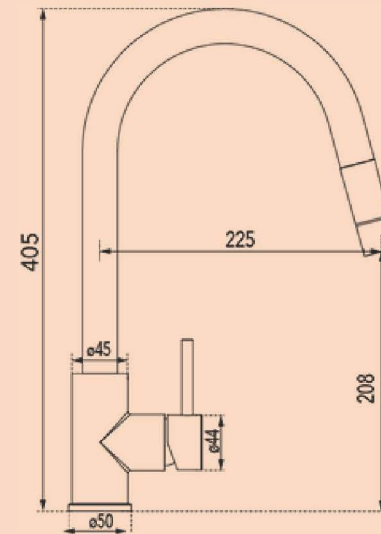

Kitchen Mixer Tap Collection*

**Black & Chrome
Gooseneck**

**PVD Matte Black &
Stainless steel
Gooseneck**

**Chrome
Pull-out**

**PVD Matte Black &
Stainless steel
Pull-out**

Material	DZR Brass	304 Grade Stainless steel	DZR Brass	304 Grade Stainless steel
Colour Options	Painted Black, Chrome Finish	Brushed Stainless steel, PVD Matte Black	Chrome Finish	Brushed Stainless steel PVD Matte Black
Veggie Sprayer	✗	✗	twist ✓ actuator	button ✓ actuator
Technical Specifications				
WELS Star Rating	★★★★☆	★★★★☆	★★★★☆	★★★★☆
Flow rate (L/min)	6	5.5	7.5	5.5
Ceramic Cartridge	35mm, 45° lever	35mm, 45° lever	35mm, 45° lever	35mm, 90° lever