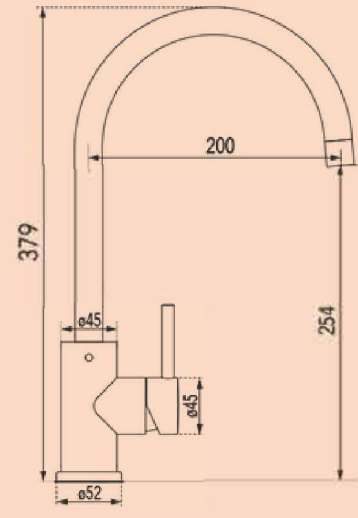

Kitchen Mixer Tap Collection*

**Black & Chrome
Gooseneck**

**PVD Matte Black &
Stainless steel
Gooseneck**

**Chrome
Pull-out**

**PVD Matte Black &
Stainless steel
Pull-out**

Material	DZR Brass	304 Grade Stainless steel	DZR Brass	304 Grade Stainless steel
Colour Options	Painted Black, Chrome Finish	Brushed Stainless steel, PVD Matte Black	Chrome Finish	Brushed Stainless steel PVD Matte Black
Veggie Sprayer	✗	✗	twist ✓ actuator	button ✓ actuator
Technical Specifications				
WELS Star Rating	★★★★☆	★★★★☆	★★★★☆	★★★★☆
Flow rate (L/min)	6	5.5	7.5	5.5
Ceramic Cartridge	35mm, 45° lever	35mm, 45° lever	35mm, 45° lever	35mm, 90° lever