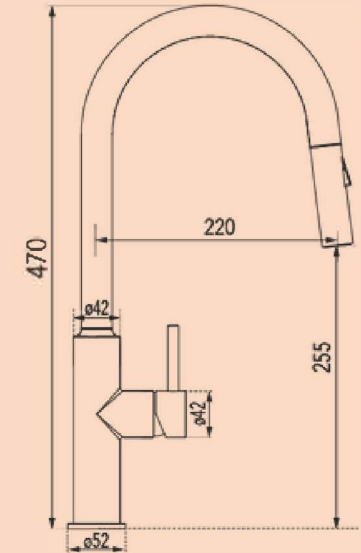

Kitchen Mixer Tap Collection*

**Black & Chrome
Gooseneck**

**PVD Matte Black &
Stainless steel
Gooseneck**

**Chrome
Pull-out**

**PVD Matte Black &
Stainless steel
Pull-out**

Material	DZR Brass	304 Grade Stainless steel	DZR Brass	304 Grade Stainless steel
Colour Options	Painted Black, Chrome Finish	Brushed Stainless steel, PVD Matte Black	Chrome Finish	Brushed Stainless steel PVD Matte Black
Veggie Sprayer	✗	✗	twist ✓ actuator	button ✓ actuator
Technical Specifications				
WELS Star Rating	★★★★☆	★★★★☆	★★★★☆	★★★★☆
Flow rate (L/min)	6	5.5	7.5	5.5
Ceramic Cartridge	35mm, 45° lever	35mm, 45° lever	35mm, 45° lever	35mm, 90° lever