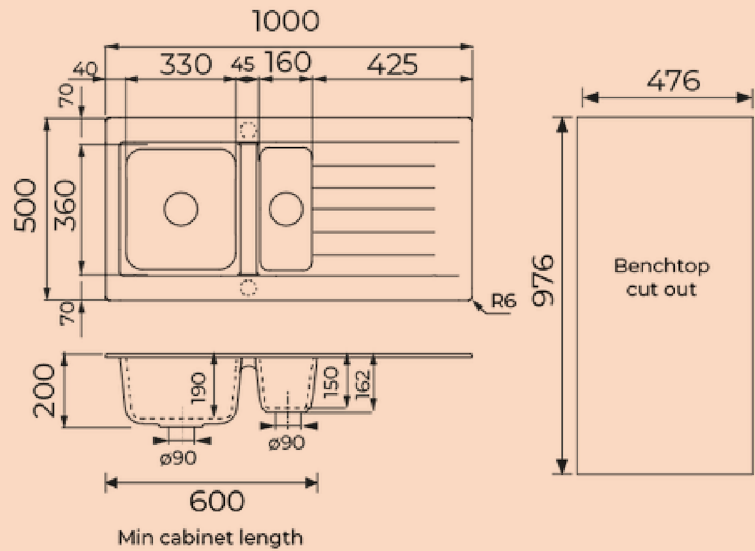

Fibr Dimensions *

Single Bowl

35L bowl - 360x520x190
Net weight - 5.2kg

One and 1/2 Bowl

22L bowl - 360x330x190
8L bowl - 360x160x150
Net weight - 7.2kg

Double Bowl

2x23L bowl - 360x335x190
Cut-out - 1136x476
Net weight - 7.7kg