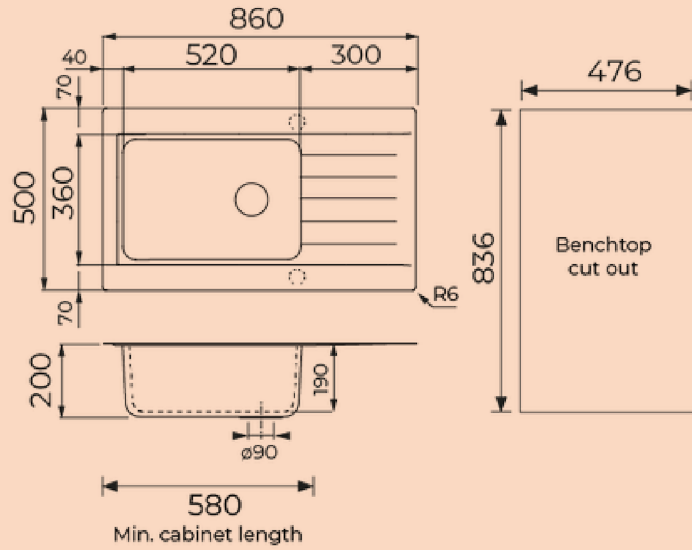

Fibr Dimensions *

Single Bowl

35L bowl - 360x520x190
Net weight - 5.2kg

One and 1/2 Bowl

22L bowl - 360x330x190
8L bowl - 360x160x150
Net weight - 7.2kg

Double Bowl

2x23L bowl - 360x335x190
Cut-out - 1136x476
Net weight - 7.7kg