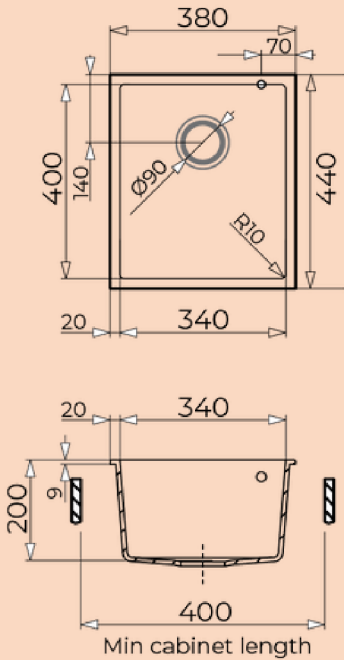

Granit Dimensions *

Drainer Collection

Single Bowl

29L bowl - 340 x 420 x 200
Net weight - 12.5kg

One and 3/4 Bowl

29L bowl - 340 x 420 x 200
24L bowl - 340 x 340 x 200
Net weight - 19.5kg

Double Bowl

2 x 29L bowl - 340 x 420 x 200
Net weight - 18.2kg

Granit Dimensions *

Topmount Collection (drainerless)

570mm Bowl

40L bowl -
500 x 400 x 200
Net weight - 10.5kg

790mm Bowl

2 x 28L bowl -
340 x 400 x 200
Net weight - 15.5kg

Undermount Collection (drainerless)

380mm Bowl

27L Bowl - 340 x 400 x 200
Net weight - 7.5kg

440mm Bowl

32L Bowl - 400 x 400 x 200
Net weight - 8.1kg

540mm Bowl

40L Bowl - 500 x 400 x 200
Net weight - 9.5kg

*All measurements in mm, drawings not to scale; dimensions may vary ± 2.