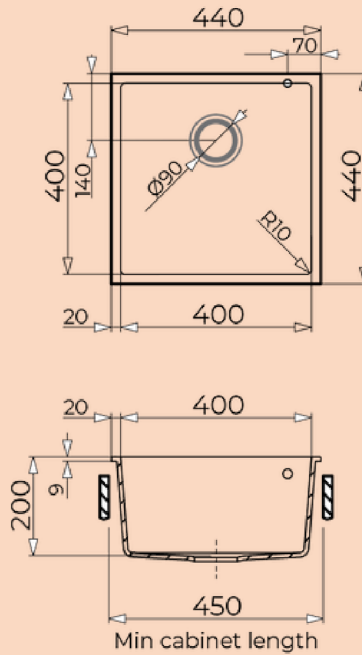

Granit Dimensions *

Drainer Collection

Single Bowl

29L bowl - 340 x 420 x 200
Net weight - 12.5kg

One and 3/4 Bowl

29L bowl - 340 x 420 x 200
24L bowl - 340 x 340 x 200
Net weight - 19.5kg

Double Bowl

2 x 29L bowl - 340 x 420 x 200
Net weight - 18.2kg

Granit Dimensions *

Topmount Collection (drainerless)

570mm Bowl

40L bowl -
500 x 400 x 200
Net weight - 10.5kg

790mm Bowl

2 x 28L bowl -
340 x 400 x 200
Net weight - 15.5kg

Undermount Collection (drainerless)

380mm Bowl

27L Bowl - 340 x 400 x 200
Net weight - 7.5kg

440mm Bowl

32L Bowl - 400 x 400 x 200
Net weight - 8.1kg

540mm Bowl

40L Bowl - 500 x 400 x 200
Net weight - 9.5kg

*All measurements in mm, drawings not to scale; dimensions may vary ± 2.