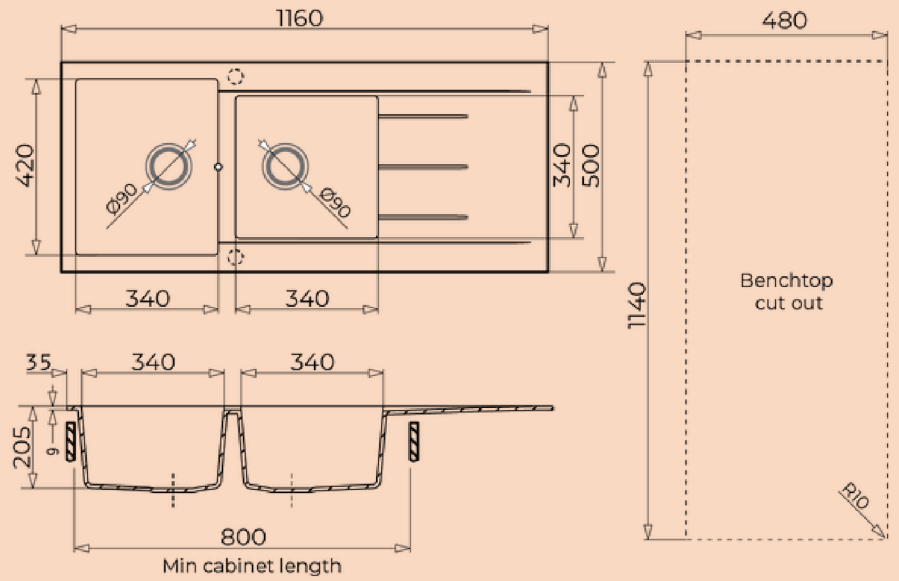

Granit Dimensions *

Drainer Collection

Single Bowl

29L bowl - 340 x 420 x 200
Net weight - 12.5kg

One and 3/4 Bowl

29L bowl - 340 x 420 x 200
24L bowl - 340 x 340 x 200
Net weight - 19.5kg

Double Bowl

2 x 29L bowl - 340 x 420 x 200
Net weight - 18.2kg

Granit Dimensions *

Topmount Collection (drainerless)

570mm Bowl

40L bowl -
500 x 400 x 200
Net weight - 10.5kg

790mm Bowl

2 x 28L bowl -
340 x 400 x 200
Net weight - 15.5kg

Undermount Collection (drainerless)

380mm Bowl

27L Bowl - 340 x 400 x 200
Net weight - 7.5kg

440mm Bowl

32L Bowl - 400 x 400 x 200
Net weight - 8.1kg

540mm Bowl

40L Bowl - 500 x 400 x 200
Net weight - 9.5kg

*All measurements in mm, drawings not to scale; dimensions may vary ± 2.