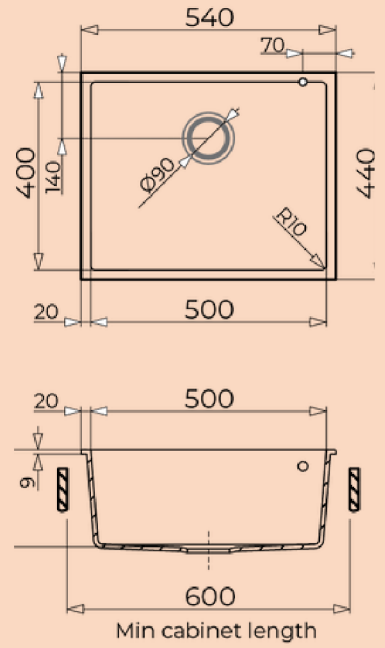

Granit Dimensions *

Drainer Collection

Single Bowl

29L bowl - 340 x 420 x 200
Net weight - 12.5kg

One and 3/4 Bowl

29L bowl - 340 x 420 x 200
24L bowl - 340 x 340 x 200
Net weight - 19.5kg

Double Bowl

2 x 29L bowl - 340 x 420 x 200
Net weight - 18.2kg

Granit Dimensions *

Topmount Collection (drainerless)

570mm Bowl

40L bowl -
500 x 400 x 200
Net weight - 10.5kg

790mm Bowl

2 x 28L bowl -
340 x 400 x 200
Net weight - 15.5kg

Undermount Collection (drainerless)

380mm Bowl

27L Bowl - 340 x 400 x 200
Net weight - 7.5kg

440mm Bowl

32L Bowl - 400 x 400 x 200
Net weight - 8.1kg

540mm Bowl

40L Bowl - 500 x 400 x 200
Net weight - 9.5kg

*All measurements in mm, drawings not to scale; dimensions may vary ± 2.