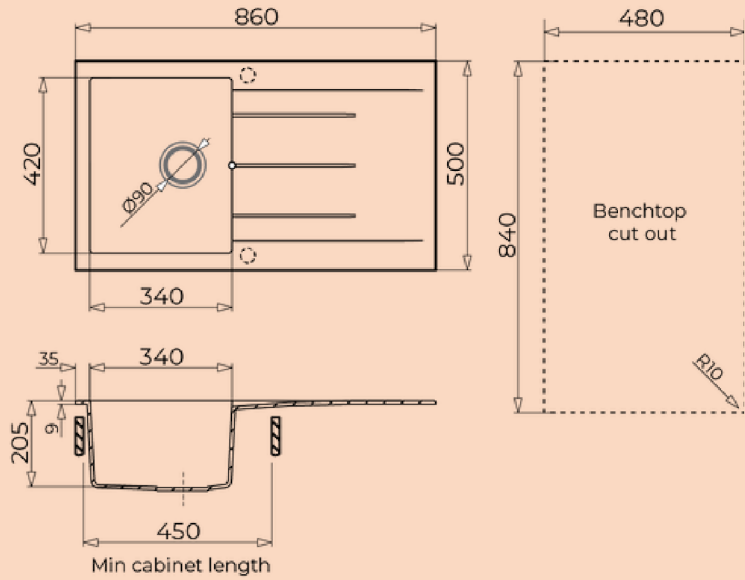

Granit Dimensions *

Drainer Collection

Single Bowl

29L bowl - 340 x 420 x 200
Net weight - 12.5kg

One and 3/4 Bowl

29L bowl - 340 x 420 x 200
24L bowl - 340 x 340 x 200
Net weight - 19.5kg

Double Bowl

2 x 29L bowl - 340 x 420 x 200
Net weight - 18.2kg

Granit Dimensions *

Topmount Collection (drainerless)

570mm Bowl

40L bowl -
500 x 400 x 200
Net weight - 10.5kg

790mm Bowl

2 x 28L bowl -
340 x 400 x 200
Net weight - 15.5kg

Undermount Collection (drainerless)

380mm Bowl

27L Bowl - 340 x 400 x 200
Net weight - 7.5kg

440mm Bowl

32L Bowl - 400 x 400 x 200
Net weight - 8.1kg

540mm Bowl

40L Bowl - 500 x 400 x 200
Net weight - 9.5kg

*All measurements in mm, drawings not to scale; dimensions may vary ± 2.