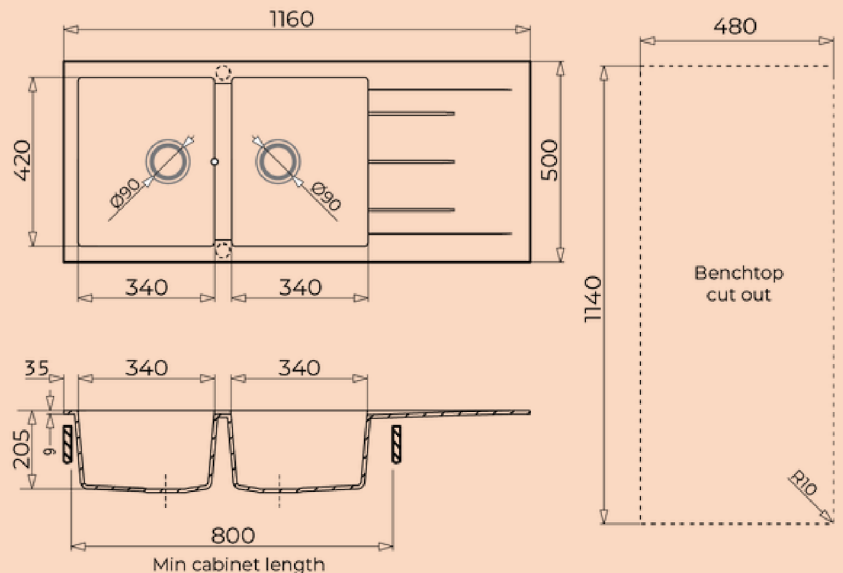

Granit Dimensions *

Drainer Collection

Single Bowl

29L bowl - 340 x 420 x 200
Net weight - 12.5kg

One and 3/4 Bowl

29L bowl - 340 x 420 x 200
24L bowl - 340 x 340 x 200
Net weight - 19.5kg

Double Bowl

2 x 29L bowl - 340 x 420 x 200
Net weight - 18.2kg

Granit Dimensions *

Topmount Collection (drainerless)

570mm Bowl

40L bowl -
500 x 400 x 200
Net weight - 10.5kg

790mm Bowl

2 x 28L bowl -
340 x 400 x 200
Net weight - 15.5kg

Undermount Collection (drainerless)

380mm Bowl

27L Bowl - 340 x 400 x 200
Net weight - 7.5kg

440mm Bowl

32L Bowl - 400 x 400 x 200
Net weight - 8.1kg

540mm Bowl

40L Bowl - 500 x 400 x 200
Net weight - 9.5kg

*All measurements in mm, drawings not to scale; dimensions may vary ± 2.