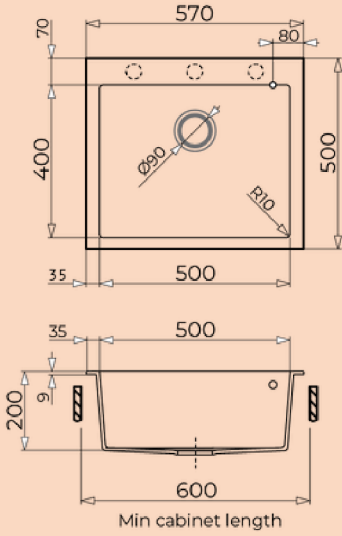

Granit Dimensions *

Drainer Collection

Single Bowl

29L bowl - 340 x 420 x 200
Net weight - 12.5kg

One and 3/4 Bowl

29L bowl - 340 x 420 x 200
24L bowl - 340 x 340 x 200
Net weight - 19.5kg

Double Bowl

2 x 29L bowl - 340 x 420 x 200
Net weight - 18.2kg

Granit Dimensions *

Topmount Collection (drainerless)

570mm Bowl

40L bowl -
500 x 400 x 200
Net weight - 10.5kg

790mm Bowl

2 x 28L bowl -
340 x 400 x 200
Net weight - 15.5kg

Undermount Collection (drainerless)

380mm Bowl

27L Bowl - 340 x 400 x 200
Net weight - 7.5kg

440mm Bowl

32L Bowl - 400 x 400 x 200
Net weight - 8.1kg

540mm Bowl

40L Bowl - 500 x 400 x 200
Net weight - 9.5kg

*All measurements in mm, drawings not to scale; dimensions may vary ± 2.