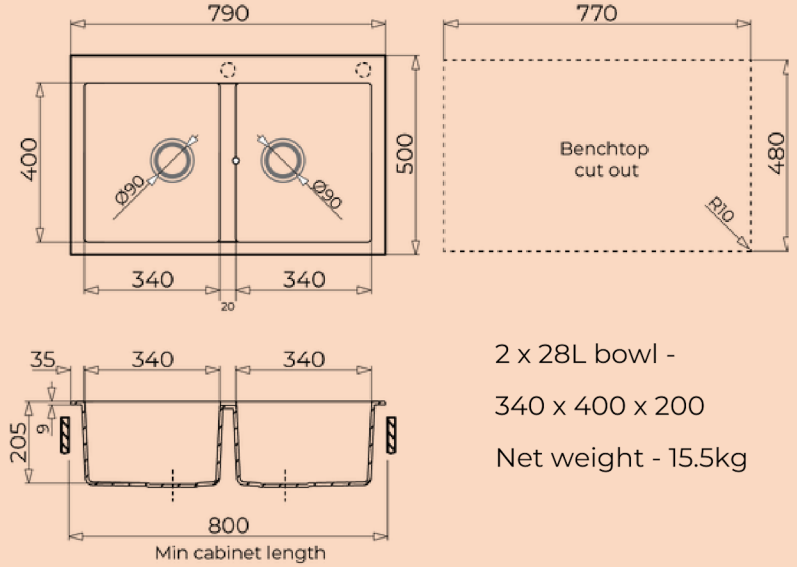

Granit Dimensions *

Drainer Collection

Single Bowl

29L bowl - 340 x 420 x 200
Net weight - 12.5kg

One and 3/4 Bowl

29L bowl - 340 x 420 x 200
24L bowl - 340 x 340 x 200
Net weight - 19.5kg

Double Bowl

2 x 29L bowl - 340 x 420 x 200
Net weight - 18.2kg

Granit Dimensions *

Topmount Collection (drainerless)

570mm Bowl

40L bowl -
500 x 400 x 200
Net weight - 10.5kg

790mm Bowl

2 x 28L bowl -
340 x 400 x 200
Net weight - 15.5kg

Undermount Collection (drainerless)

380mm Bowl

27L Bowl - 340 x 400 x 200
Net weight - 7.5kg

440mm Bowl

32L Bowl - 400 x 400 x 200
Net weight - 8.1kg

540mm Bowl

40L Bowl - 500 x 400 x 200
Net weight - 9.5kg

*All measurements in mm, drawings not to scale; dimensions may vary ± 2.